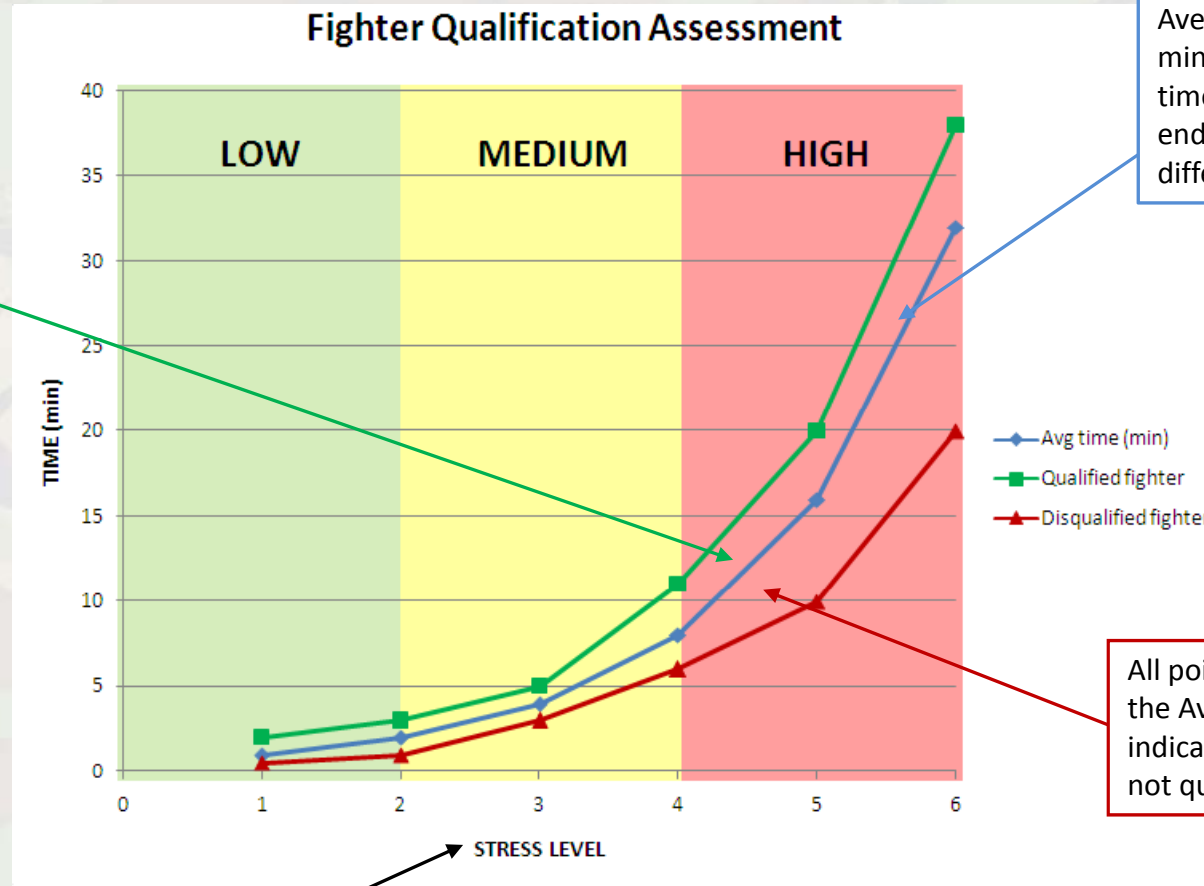

Based on the BOSLAB-SPHERE system, an expert system for assessing fighter (trainee) qualification for a particular task, mission can be created.

All points falling above the Avg time line indicate the fighter qualifies for the task

Average time is the minimum desired time of the fighter enduring stress of different levels.

All points falling below the Avg time line indicate the fighter does not qualify for the task

Stress level is calculated based on the physical and psychological parameters measured (a weighted sum of measures) through the BOSLAB™ interface of the person in training. Stress level is divided into 3 segments of allowable stress.