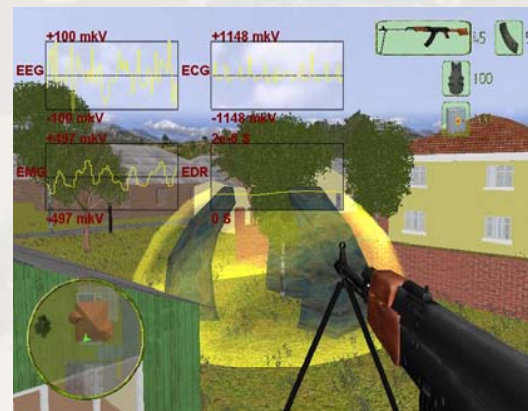

VirtuSphere Training Complex

VirtuSphere™ is a complex platform which provides effective immersion to the virtual reality by producing real-life feelings (physical and emotional) depending upon the simulated environment in cyberspace. It allows individuals and groups to workout the quasi-real simulated situations. The system can provide biological feedback for a trainee control by measuring ECG, EMG and other physical and psychological parameters using the BOSLAB™ interface.